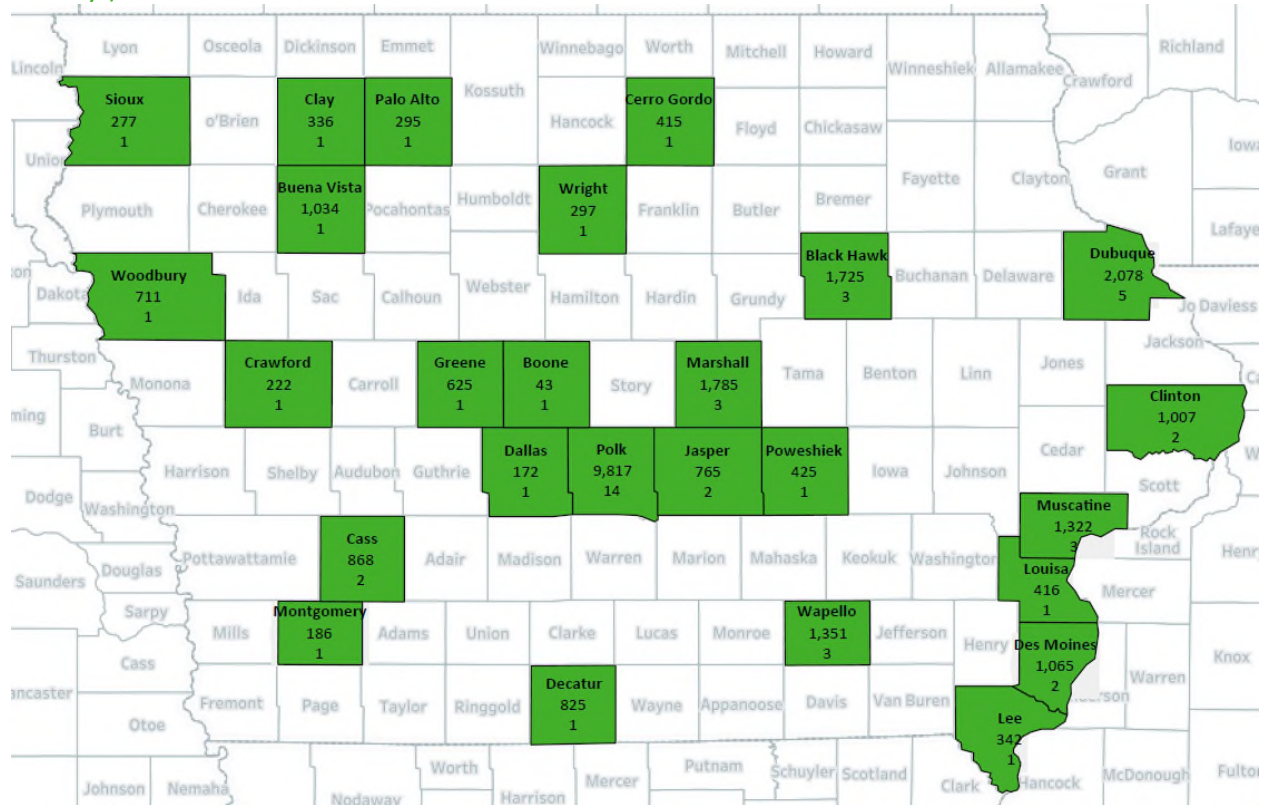

Rethink Your Drink Awarded Schools* - 2017

(Includes total number of students and teachers served; number of schools served within county.)

List of Awarded Schools

School Name	City	County
Washington Elementary School Atlantic, Iowa	Atlantic	Cass
Schuler Elementary	Atlantic	Cass
Futures Alternative High School	Boone	Boone
North Hill Elementary School	Burlington	Des Moines
Charter Oak-Ute Elementary	Charter Oak	Crawford
Jefferson Elementary School	Clinton	Clinton
Bluff Elementary	Clinton	Clinton
Crestview School of Inquiry	Clive	Polk
Roundy Elementary	Columbus Junction	Louisa
Monroe Elementary	Des Moines	Polk
Moulton Elementary	Des Moines	Polk
Willard Elementary	Des Moines	Polk
Des Moines Public Schools, Capitol View Elementary	Des Moines	Polk
Des Moines Public Schools, Hoyt Middle School	Des Moines	Polk
Des Moines Public Schools, North High School	Des Moines	Polk